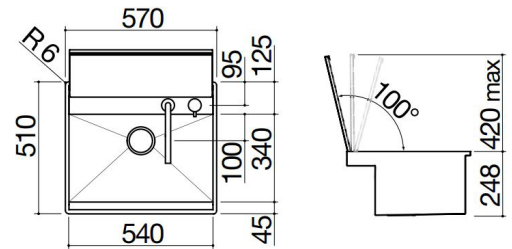

Sink

54x34x18,3 cm Bowl.

Balanced, removable, AISI 316 stainless steel Cover with manual opening.

Equipment: 3" 1/2 basket strainer waste, B overflow, Thalas telescopic mixer tap with remote control.

Charcoal Grill

Color: Black and steel

Made of stainless steel (AISI 304) and aluminium

6 mm heavy-duty stainless-steel grid

Patented insert

Designed and manufactured in Denmark

Height 49 cm, width 55 cm/45 cm

Kettle barbecue: Diameter 45 cm

Cooking area: Diameter 40 cm

Weight: 7,5 kg