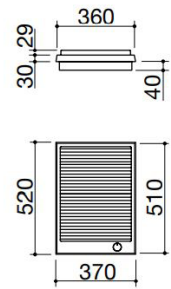

Barbacue

Barbecue with electric element.

Lava stone included.

Settings 0 to 9.

Maximum absorbed power: 2,4kW.

Equipment: Schuko mains plug.

Waterproof Cover.

T Teppanyaki

2 cooking area.

Electronic temperature control 0 °C to 250 °C.

Hotplate activation indicator and thermostat.

Maximum absorbed power: 3kW.

Equipment: Schuko mains plug.

Waterproof cover.

Thalas chopping board.