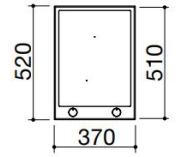

Solid oak wood Thalas chopping board.