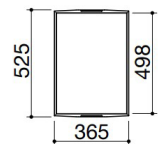

Induction Plaque.

Minimum pan diameter: \varnothing 90mm.

Ajustable power levels: 1,6 - 2,0 - 2,4 - 2,8 - 3,2 - 3,7 kW.

Maximum absorbed power: 3,7kW.

Equipment: Schuko mains plug.

Waterproof Cover.

Thalas chopping board.

Waterproof cover.

Multi-purpose cover

Extra thick AISI 316 stainless steel.

Dual function: cover and serving tray.

Compatible with all kitchen modules.

Compatible with waterproof.

Sink

54x34x18,3 cm Bowl.

Made of stainless steel (AISI 304) and aluminium

6 mm heavy-duty stainless-steel grid

Patented insert

Designed and manufactured in Denmark

Height 49 cm, width 55 cm/45 cm

Kettle barbecue: Diameter 45 cm

Cooking area: Diameter 40 cm