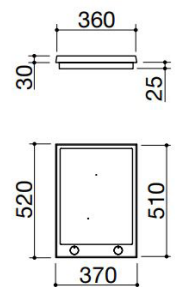

Barbacue

Barbecue with electric element.

Lava stone included.

Settings 0 to 9.

Maximum absorbed power: 2,4kW.

Equipment: Schuko mains plug.

Waterproof Cover.

T Teppanyaki

2 cooking area.

Electronic temperature control 0 °C to 250 °C.

Hotplate activation indicator and thermostat.

Maximum absorbed power: 3kW.

Equipment: Schuko mains plug.

Waterproof cover.

Thalas chopping board.