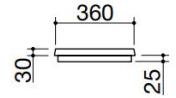

Solid oak wood Thalas chopping board.