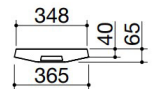

Ceramic Stove

Induction Plaque.

Minimum pan diameter: $\varnothing$ 90mm.

Ajustable power levels: 1,6 - 2,0 - 2,4 - 2,8 - 3,2 - 3,7 kW.

Maximum absorbed power: 3,7kW.

Equipment: Schuko mains plug.

Waterproof Cover.

Thalas chopping board.

Functions: power management, booster, selective pan detection, keep warm, automatic preheating, electronic chilsafety lock, residual heat indicator, safety switch-off.

Multi-purpose cover

Extra thick AISI 316 stainless steel.

Dual function: cover and serving tray.

Compatible with all kitchen modules.

Compatible with waterproof.